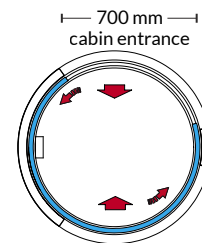

Authorized Distributor: