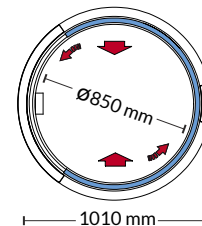

Authorized Distributor: