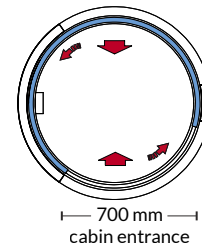

Authorized Distributor: