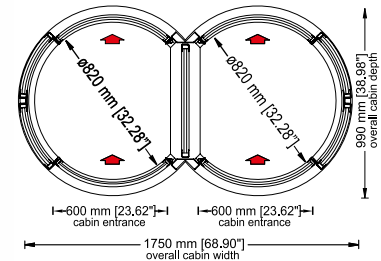

24/7 operations lower costs higher security

Alluser systems are available as single or double portals, in rounded or square shapes so as to best suit your entrance requisitions, available space, design guidelines and access flow. For more information about our wide range of solutions, please visit our website: www.alluserindustrie.com

aalluser
INDUSTRIE
designed for your security

Alluser Industrie Srl:
Via dell' Industria, 18
35020 Due Carrare
Padova, Italy
T. +39 049 0991800
F. +39 049 5290223
E. alluser@alluserindustrie.com
W. alluserindustrie.com

C1

C4

E1

E4

Authorized Distributor: