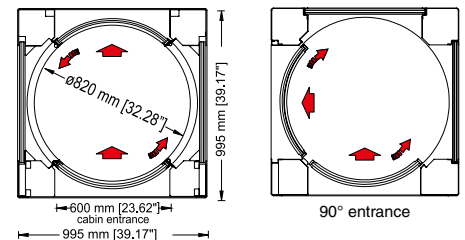

24/7 operations lower costs higher security

Alluser systems are available as single or double portals, in rounded or square shapes so as to best suit your entrance requisitions, available space, design guidelines and access flow. For more information about our wide range of solutions, please visit our website: www.alluserindustrie.com

aalluser
INDUSTRIE
designed for your security

Alluser Industrie Srl:
Via dell' Industria, 18
35020 Due Carrare
Padova, Italy
T. +39 049 0991800
F. +39 049 5290223
E. alluser@alluserindustrie.com
W. alluserindustrie.com

C1

C4

E1

E4

Authorized Distributor: